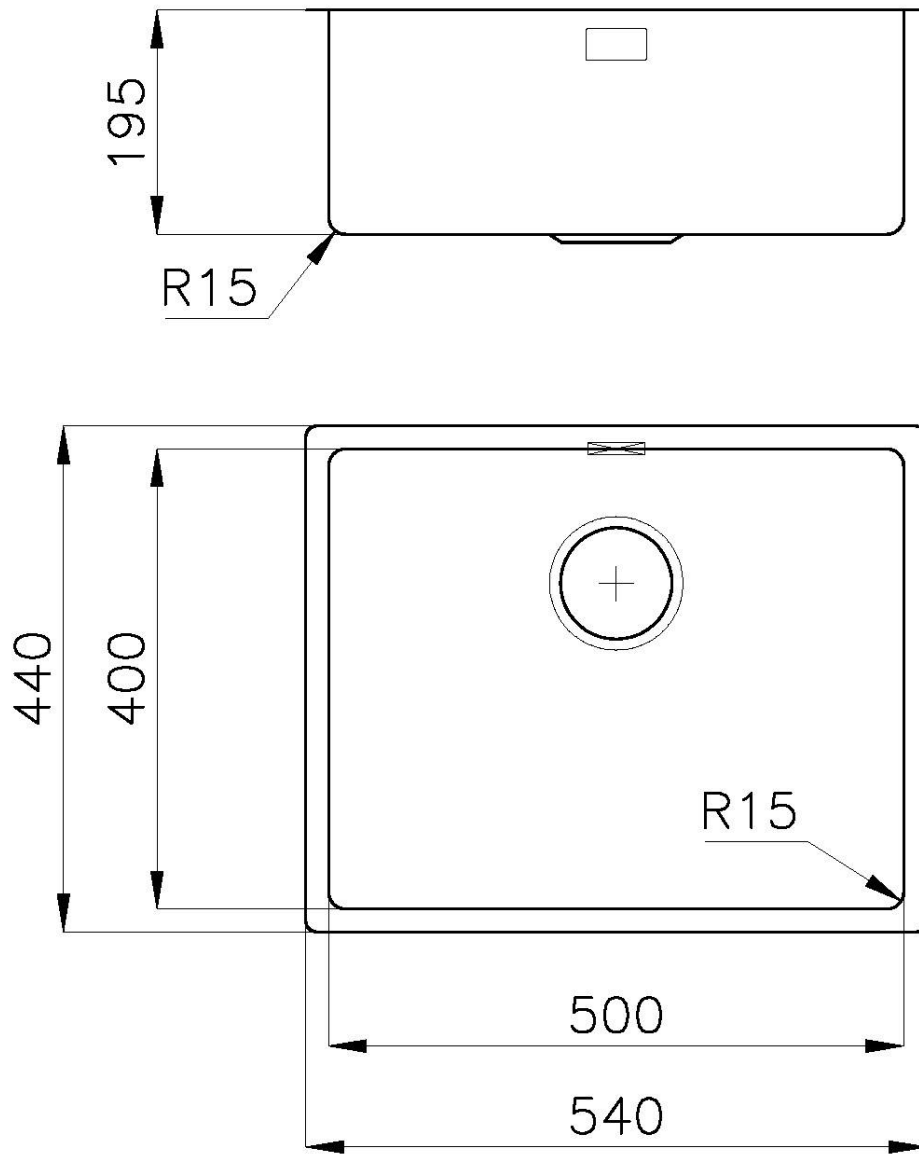

### DETAILS

Edge/Installation Type	Undermount
Material	AISI 304 stainless steel
Texture	Foster brushed
Finish	PVD
Coloring	Brandy
Base	60 cm
Dimensions	540 x 440 mm
Bowl dimension	500 x 400 mm
Width	54 cm

High thickness

1mm thick steel. A significant thickness, which guarantees the maximum sturdiness and durability.

Perimetral overflow

The overflow is always a security on the Foster sinks that prevents the overflow of water in case of oversights. The perimeter drain solution improves aesthetics thanks to its square and essential shape.

## TECHNICAL DATA

Dimensioni per foratura top