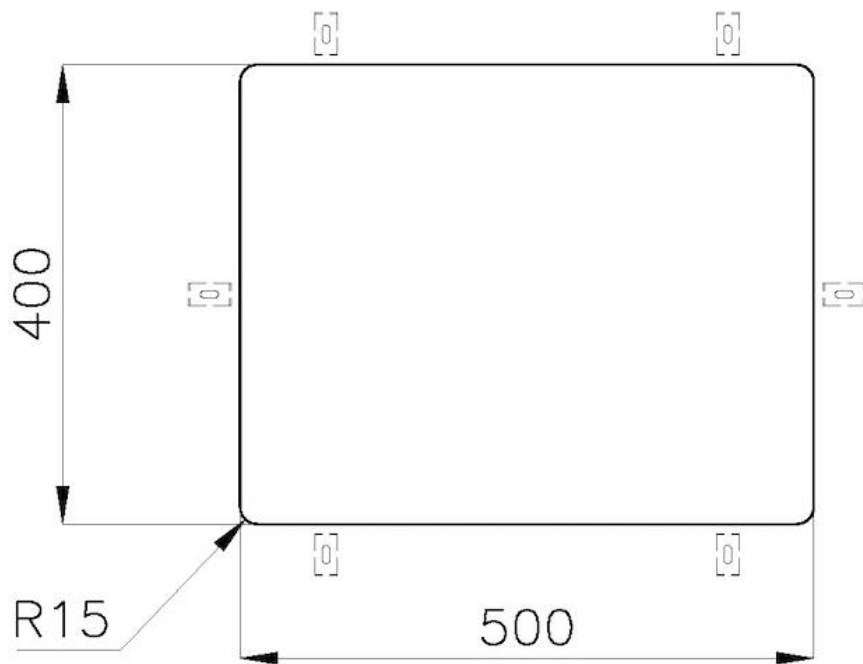

### DETAILS

Edge/Installation Type	Undermount
Material	AISI 304 stainless steel
Texture	Foster brushed
Finish	PVD
Coloring	Brandy
Base	60 cm
Dimensions	540 x 440 mm
Bowl dimension	500 x 400 mm
Width	54 cm

High thickness

1mm thick steel. A significant thickness, which guarantees the maximum sturdiness and durability.

Perimetral overflow

The overflow is always a security on the Foster sinks that prevents the overflow of water in case of oversights. The perimeter drain solution improves aesthetics thanks to its square and essential shape.

## TECHNICAL DATA

Dimensioni per foratura top