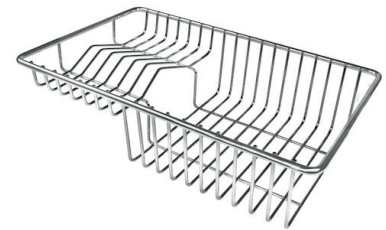

## OPTIONAL ACCESSORIES

**Cestello inox**  
8612 000

**Glass chopping board**  
8631 300

**HPDE Chopping board**  
8657 001

**HPDE Twin chopping board**  
8644 101

**Stainless steel plate rack**  
8100 154

**Stainless steel plate rack**  
8100 303  
\* only in combination with the accessory  
8644 101

**Stainless steel plate rack**  
8100 201

**White bowl**  
8153 100

**Black grid**  
8100 617

**Graters kit with ring-holder and  
food collection tray**  
8159 101  
\* only in combination with the accessory  
8644 101