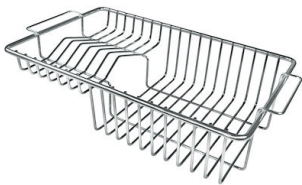

## OPTIONAL ACCESSORIES

**Cestello inox**  
8612 000

**Glass chopping board**  
8631 300

**HPDE Chopping board**  
8657 001

**HPDE Twin chopping board**  
8644 101

**Stainless steel plate rack**  
8100 154

**Stainless steel plate rack**  
8100 303  
\* only in combination with the accessory  
8644 101

**Stainless steel plate rack**  
8100 201

**White bowl**  
8153 100

**Black grid**  
8100 617

**Graters kit with ring-holder and  
food collection tray**  
8159 101  
\* only in combination with the accessory  
8644 101